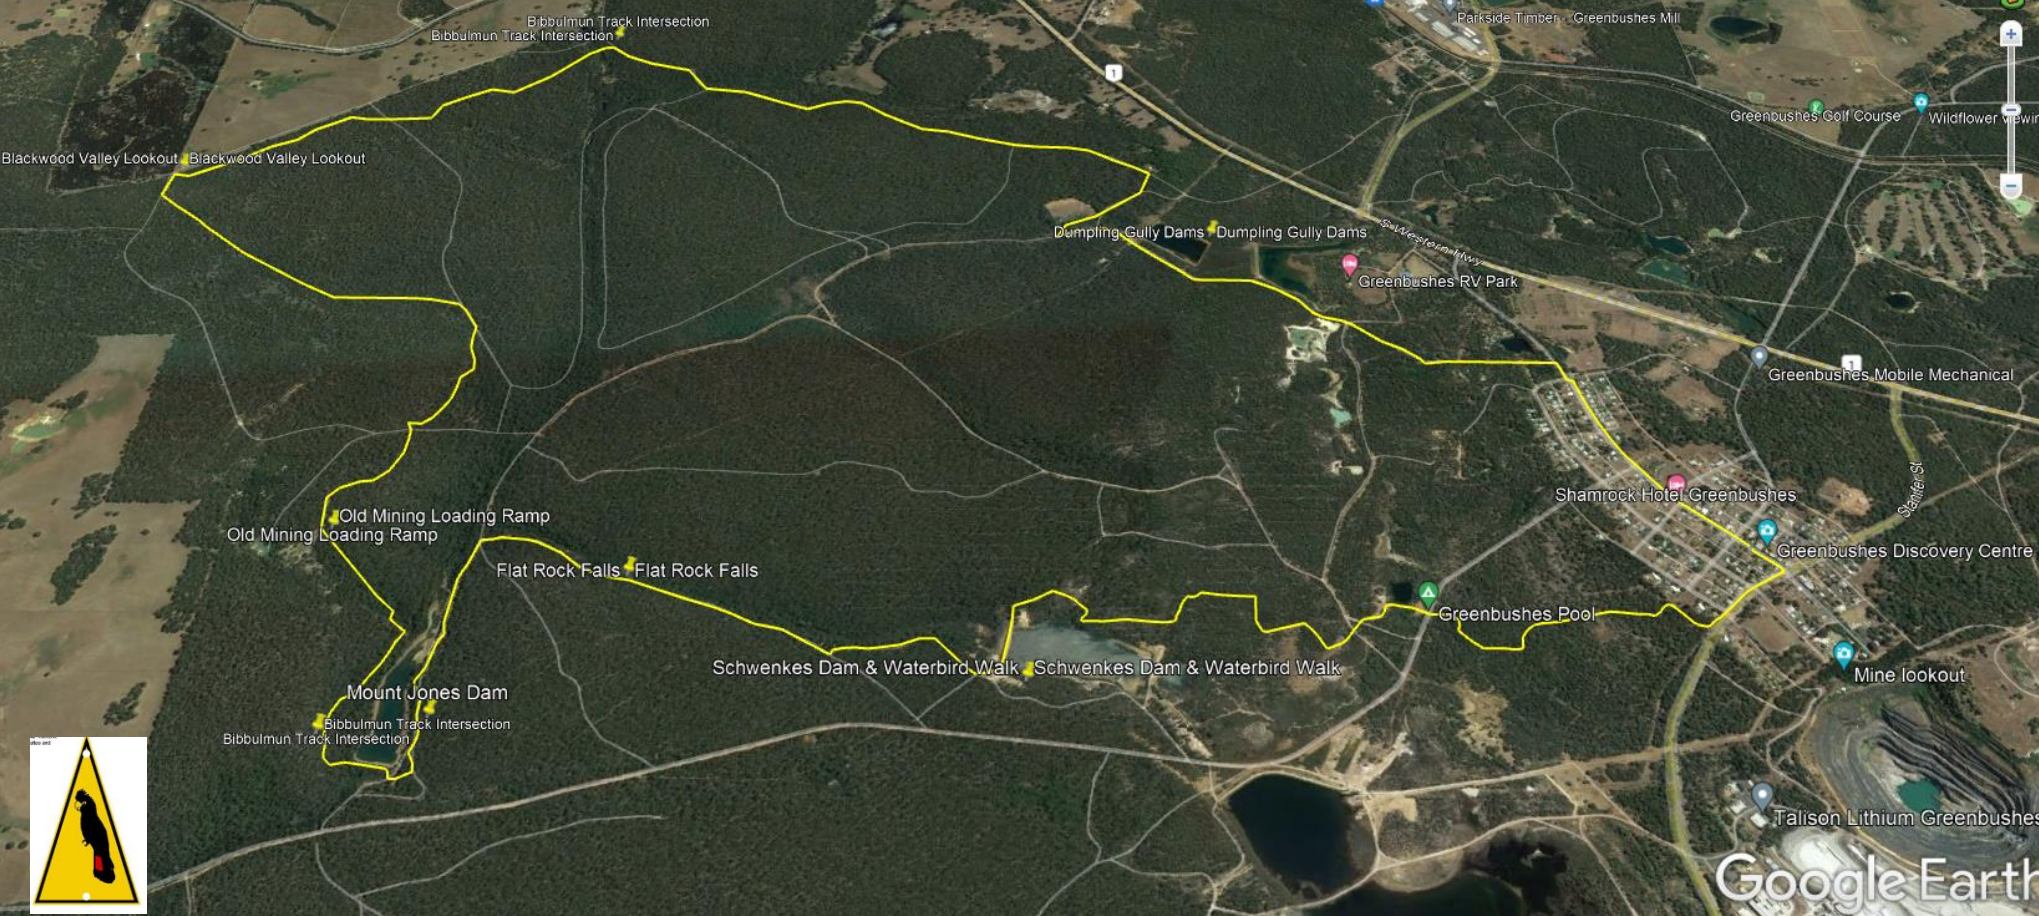

GREENBUSHES LOOP WALK

loop

Google Earth

Imagery Date: 11/21/2015 33°50'28.85" S 116°02'02.77" E elev 0 m eye alt 4.25 km

ENG US 4:09 PM 16/05/2022