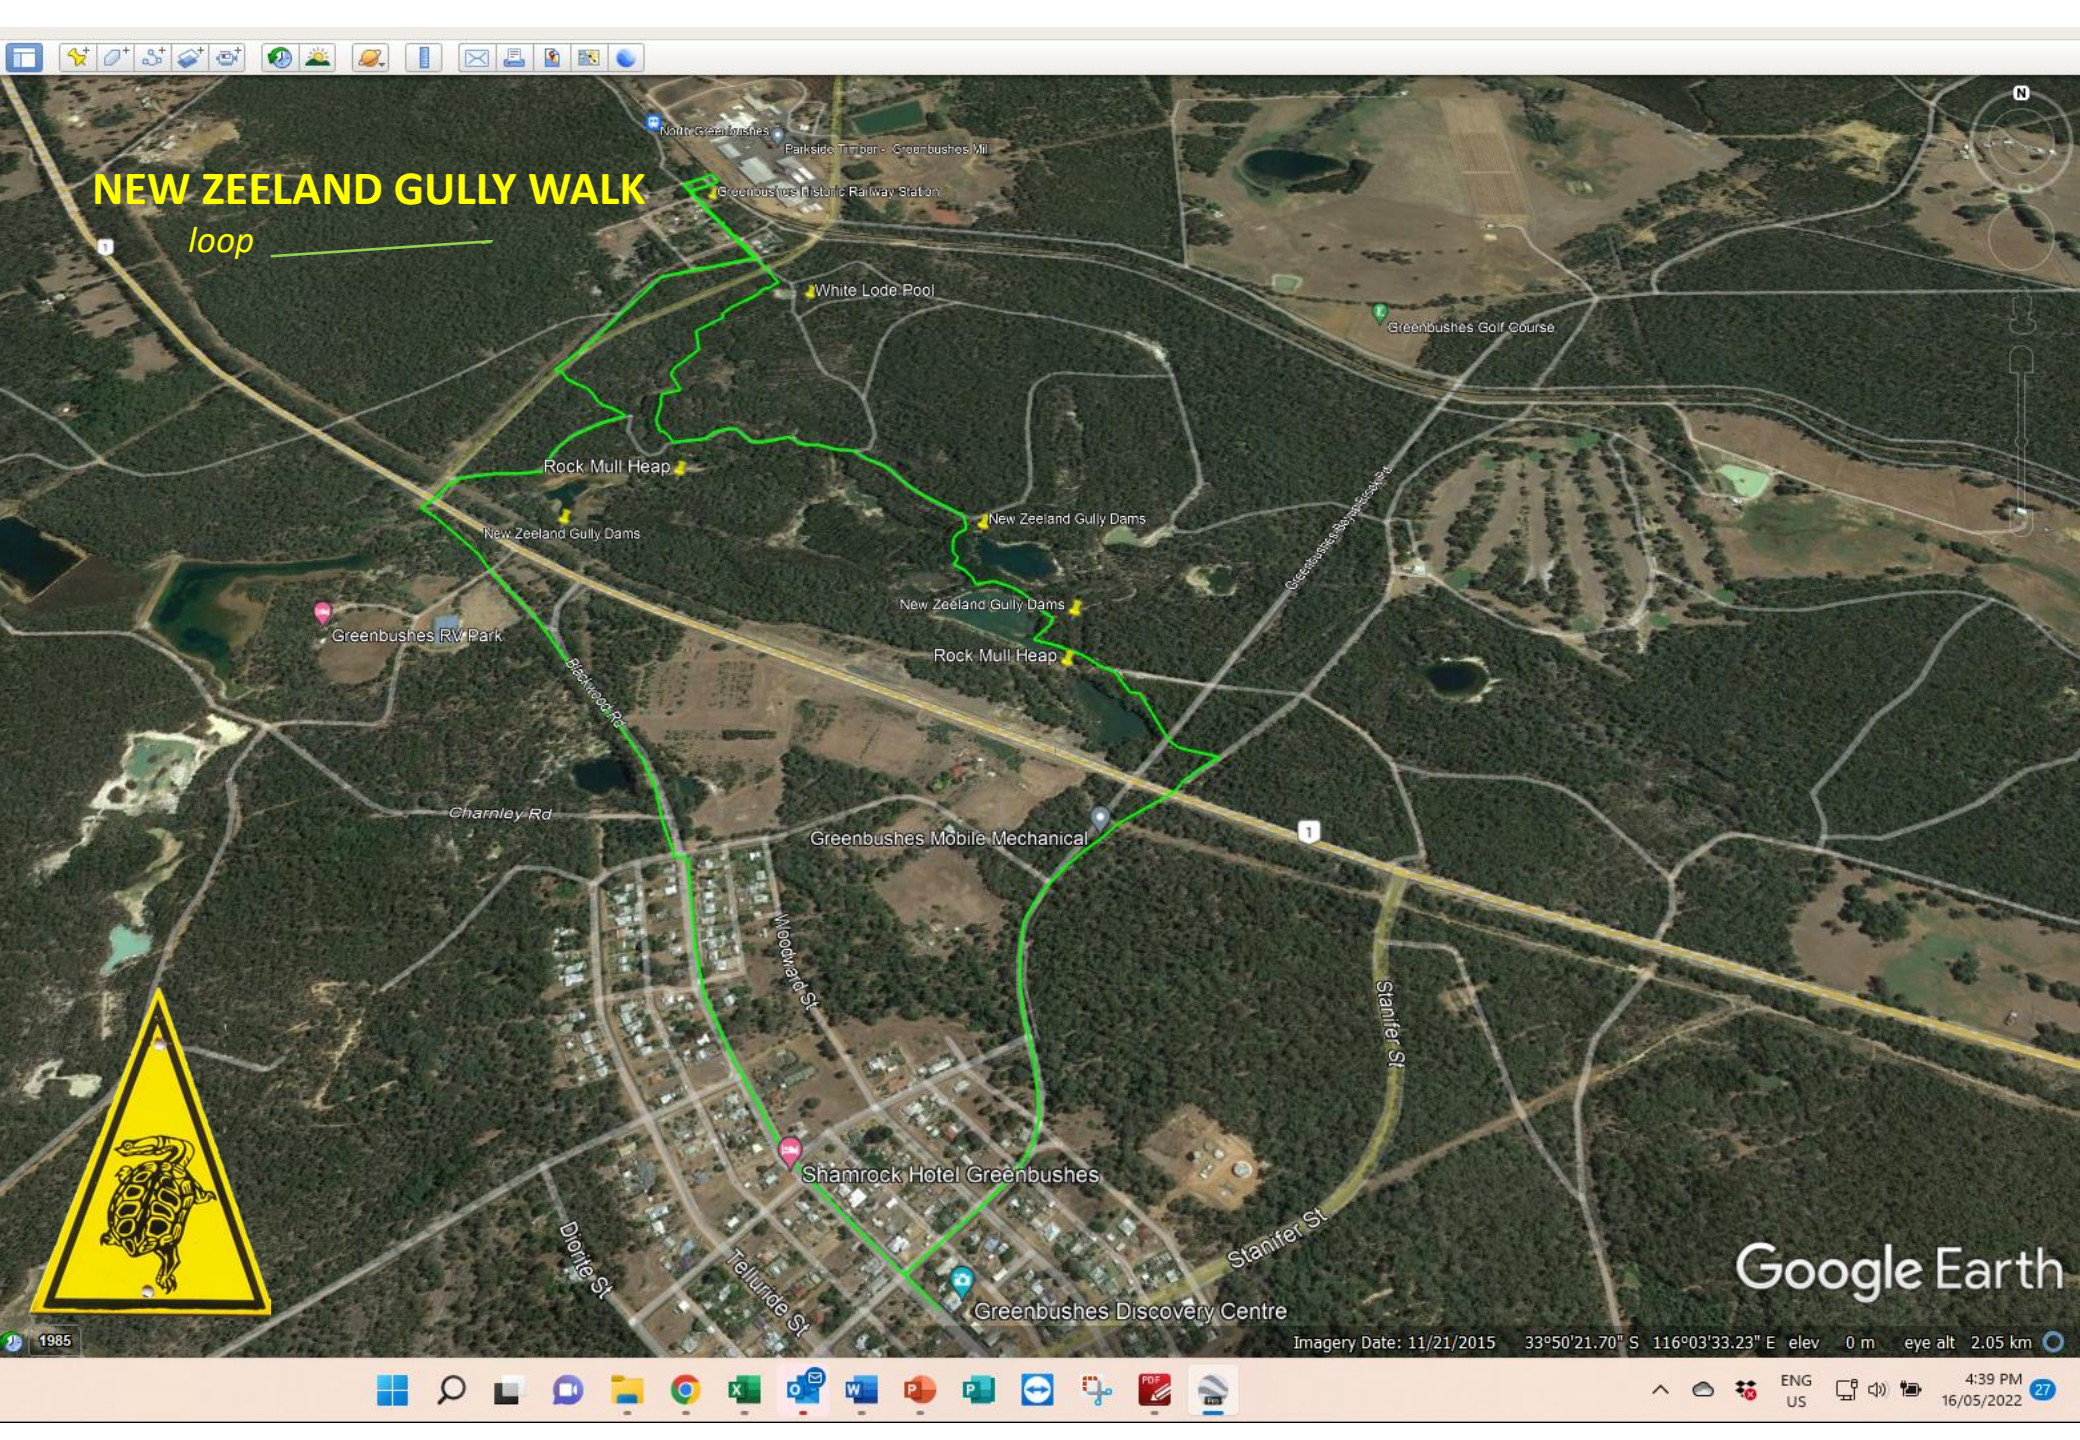

# NEW ZEELAND GULLY WALK

loop

Google Earth